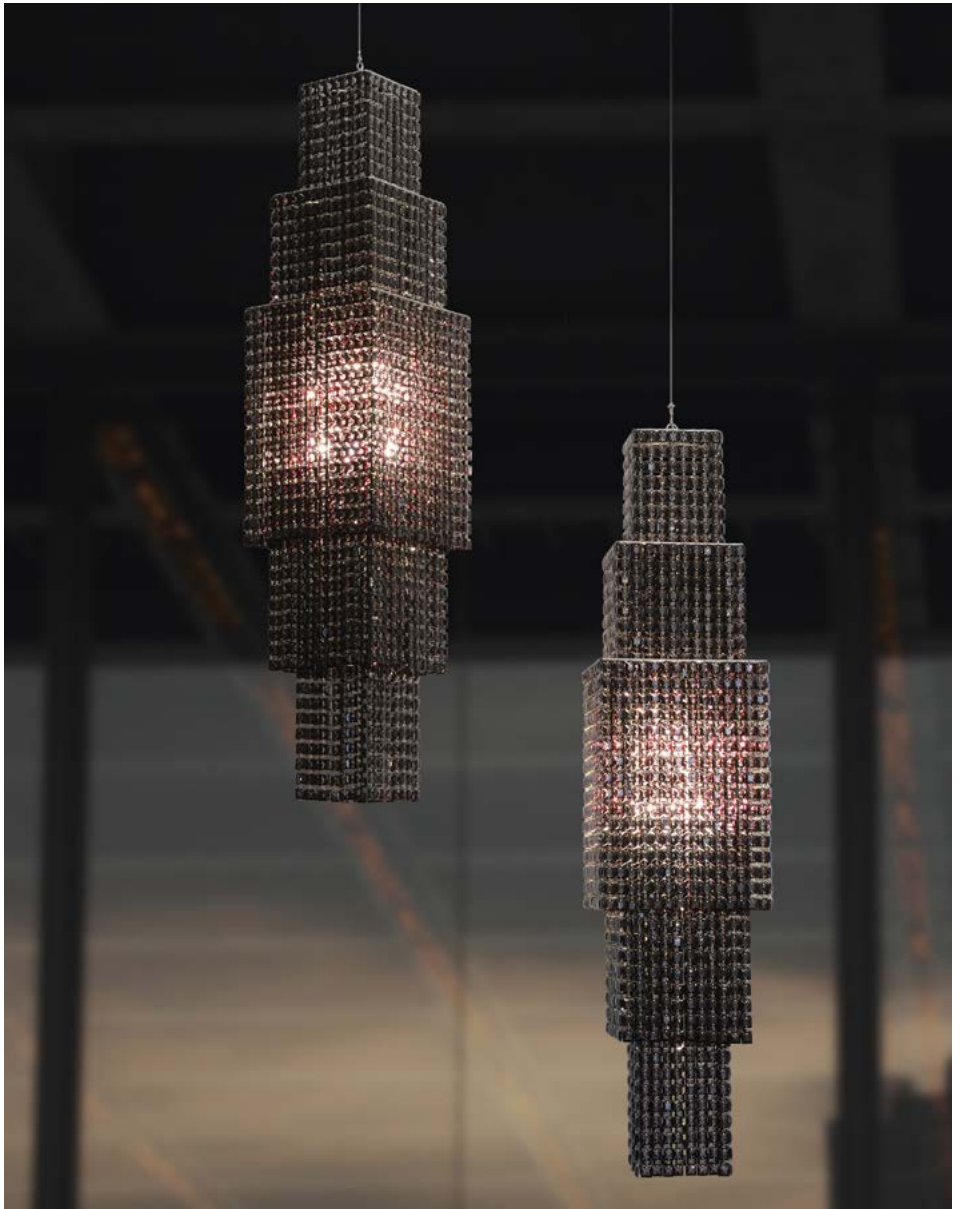

LOLLI e MEMMOLI

LOLLI e MEMMOLI

Via Fratelli Vivarini 7, I-20141 Milano, Italy
tel +39 02 895 023 42 fax +39 02 895 409 74
info@lollimemmoli.it www.lollimemmoli.it

in the picture Opus square

Opus square

Design by Ivan Lolli and Mario Memmoli
2009

Suspension lamp providing diffused light. Square profile lamp made of three crystal layers decreasing in length from inside towards outside. Crystal square pieces compose the chains.

Authenticity and holograms Each lamp Lolli e Memmoli is a unique piece and made by hand.

Each lamp is however submitted to a strict quality control, which grants a perfect integrity and functionality. Any asymmetries are considered inherent feature of the product, expression of its unique character and craft.

Each lamp is provided with a signed metal badge on the structure proving its authenticity. Each lamp is identified by a numbered hologram put on its certificate and its structure.

Lolli e Memmoli lamps are Made in Italy product and produced entirely in Italy with parts of Italian preferential origin.

Registered Ornamental Design n° MI2013O000061

Model	Dimensions	Specifications	Technical details
28	L 20 x D 20 x H 100 cm 	Mounting suspension Environment indoor Construction Material italian crystal colored or clear, iron chrome plated structure and steel suspension cable Customizations available on request	Light source LED E14-5W class A+ supported E14 bulbs class range A++, A, B, C, D, E. Voltage 230V Electrical cable white three core braided cloth covered cable 3 x 0,75 mmq Packaging timber box treated in compliance with ISPM15 IP20 CE